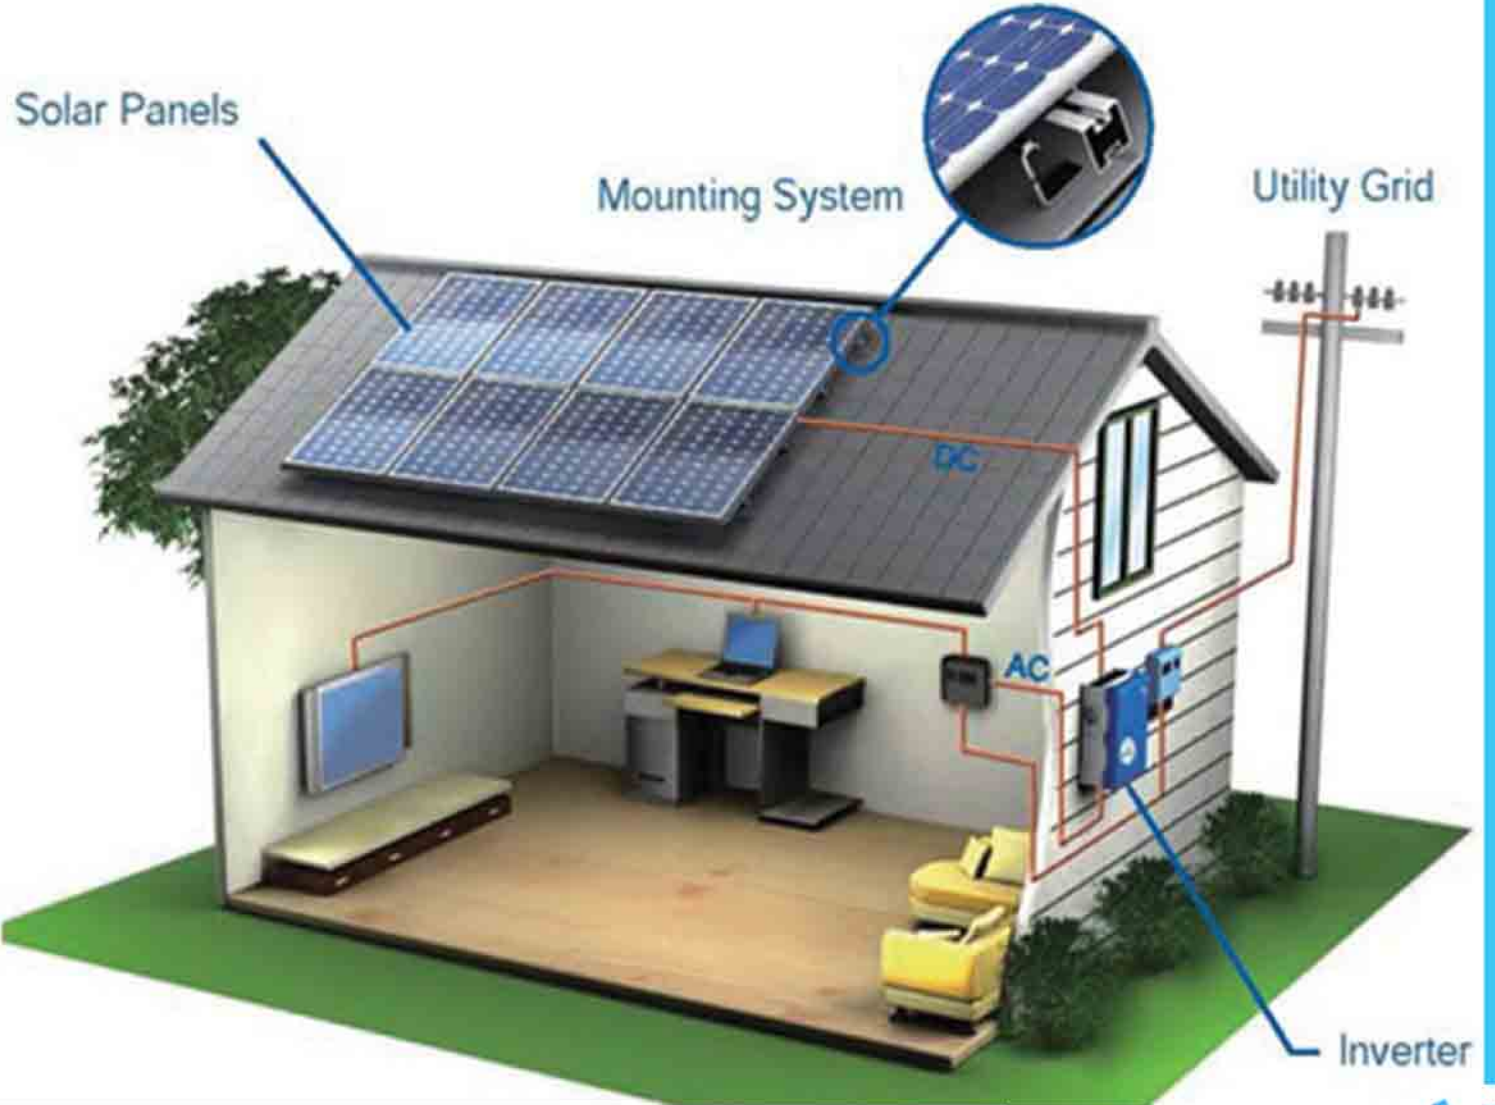

Solar Panels

Mounting System

Utility Grid