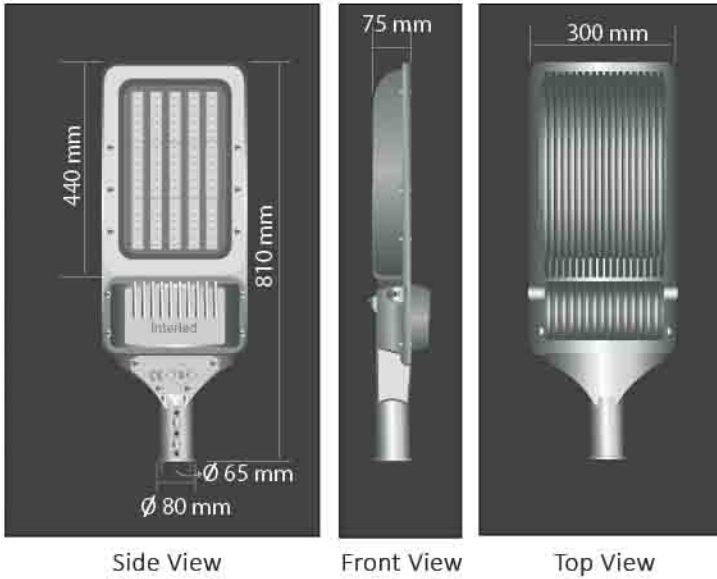

MODÜLER LED ARMATÜR / MODULAR LED ARMATURE

Model : STR-M

STR-W 75 Watt

STR-W 90 Watt

STR-W 105 Watt

MODÜLER LED ARMATÜR / MODULAR LED ARMATURE

Model : STR-M

STR-W 120 Watt