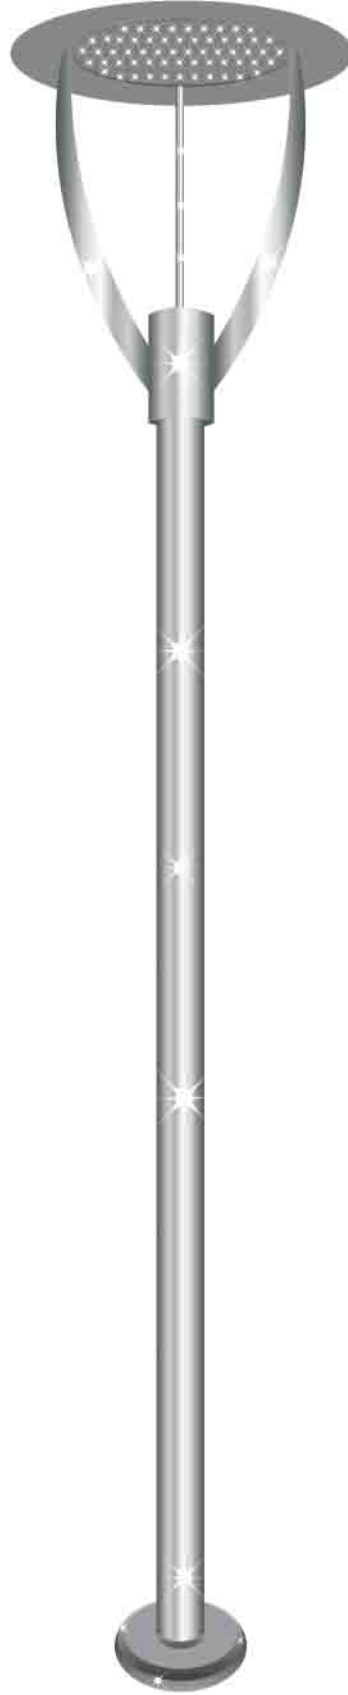

Front View

Side View

Top View

Model : STR-W

STR-W 30 Watt
STR-W 45 Watt

STR-W 60 Watt
STR-W 75 Watt

STR-W 90 Watt
STR-W 105 Watt

STR-W 120 Watt
STR-W 150 Watt

Pole Height: 3, 4m
Base: Composite
Armature: 45-60W
Body: Composite

Direk Boyu: 3, 4m
Armatür: 45-60W
Gövde: Çelik Boru
Alt Kaide: Alüminyum
Boya: Elektrostatik Toz Boya

*Pole Height: 3,4 m
Armature: 45-60W
Body: Steel Pipe
Base: Aluminium
Paint: Electrostatic Powder Paint*