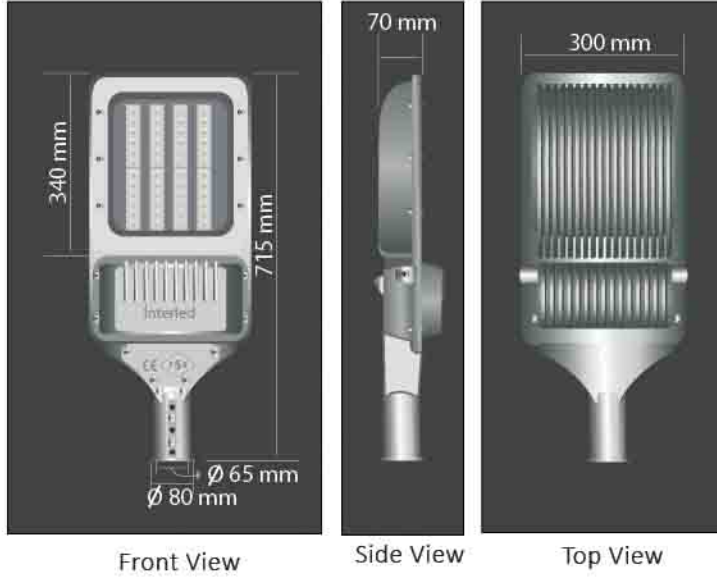

MODÜLER LED ARMATÜR / MODULAR LED ARMATURE

Model : STR-M

STR-W 75 Watt

STR-W 90 Watt

STR-W 105 Watt