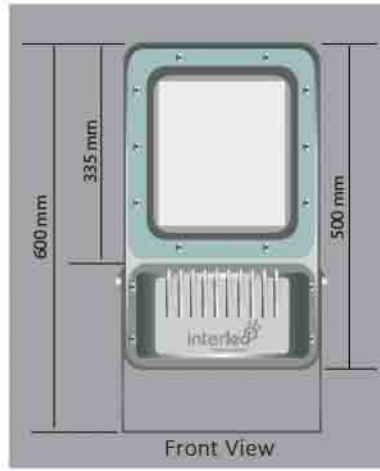

PROJKTÖR LED ARMATÜR / PROJECTOR LED ARMATURE

Model : STR-M

STR-W 30 Watt

STR-W 60 Watt

Model : STR-M

STR-W 90 Watt

STR-W 120 Watt

STR-W 150 Watt