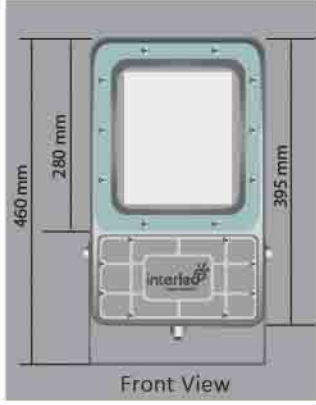

PROJKTÖR LED ARMATÜR / PROJECTOR LED ARMATURE

Model : STR-M

STR-W 30 Watt

STR-W 60 Watt