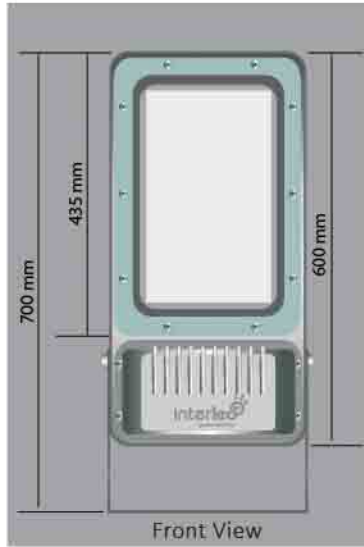

PROJKTÖR LED ARMATÜR / PROJECTOR LED ARMATURE

Model : STR-M

STR-W 30 Watt

STR-W 60 Watt

Model : STR-M

STR-W 90 Watt

STR-W 120 Watt

STR-W 150 Watt