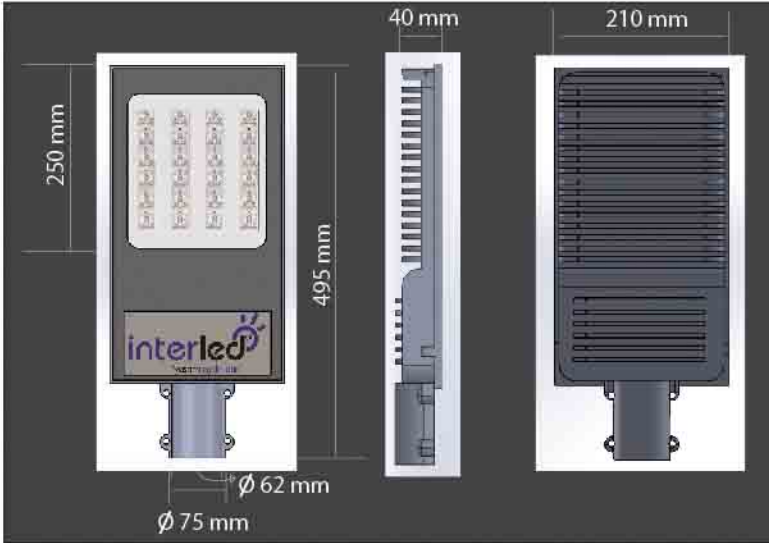

MODÜLER LED ARMATÜR / MODULAR LED ARMATURE

Side View

Front View

Top View

Model : STR-M

STR-W 30 Watt
STR-W 45 Watt
STR-W 60 Watt